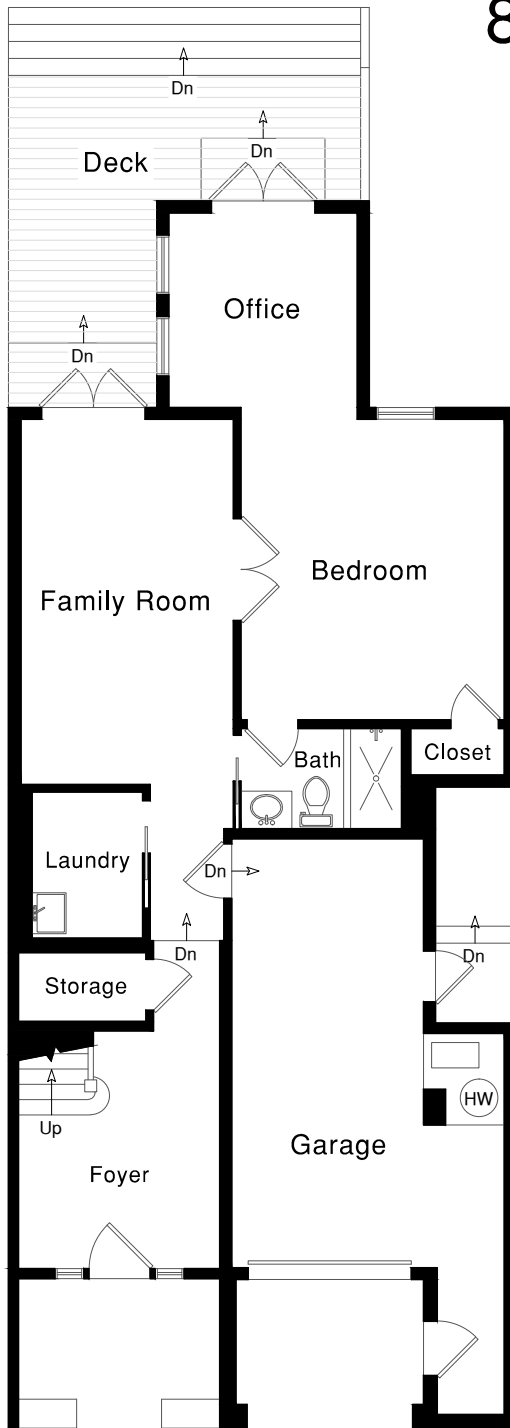

891 26th Avenue

Lower Floor

Main Floor

Schumacher Properties

Wise Investing, Inspired Living

Rebecca Schumacher

Direct + Mobile: 415.928.3800
rebecca.schumacher@sothebyshomes.com
www.schumacherproperties.com
BRE #01756452