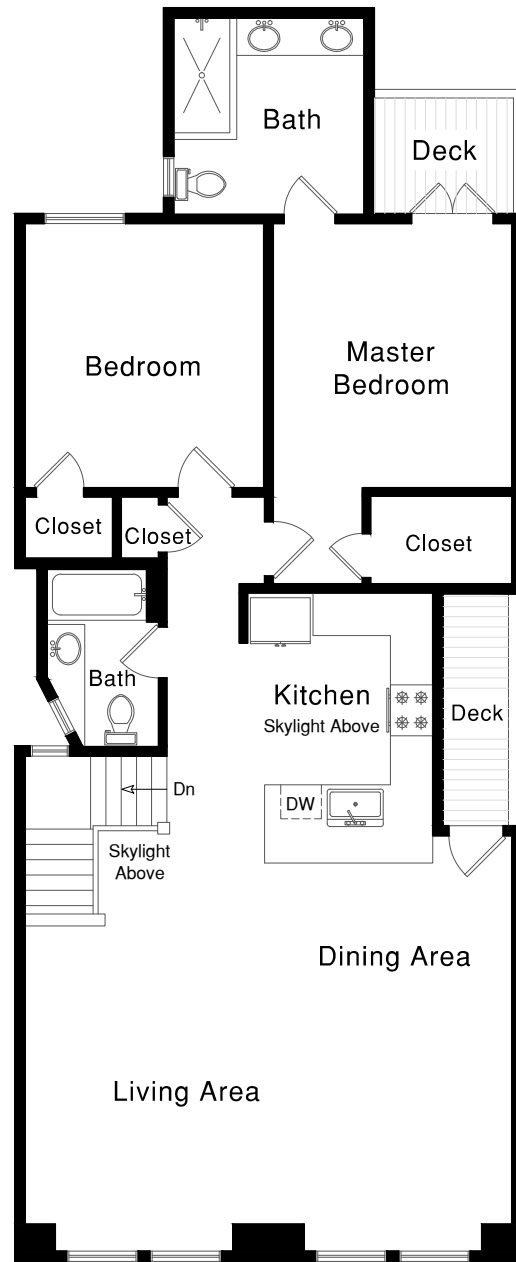

891 26th Avenue

Lower Floor

Main Floor

Schumacher Properties

Wise Investing, Inspired Living

Rebecca Schumacher

Direct + Mobile: 415.928.3800
rebecca.schumacher@sothebyshomes.com
www.schumacherproperties.com
BRE #01756452