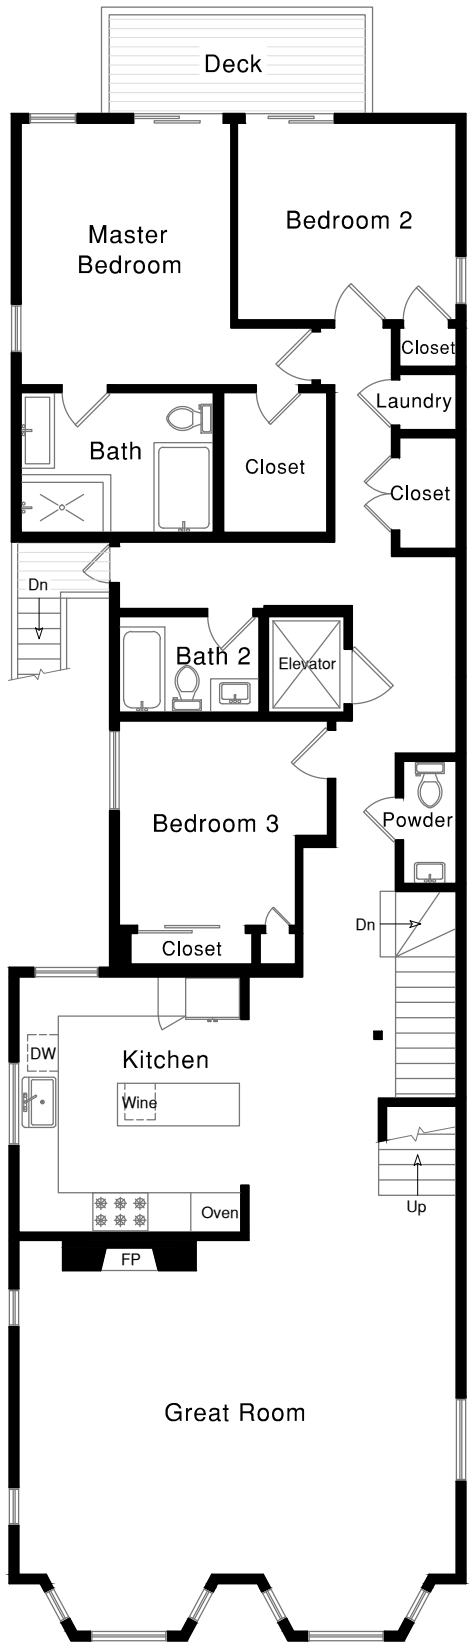

Mezzanine Level

331 Spruce Street

Main Level