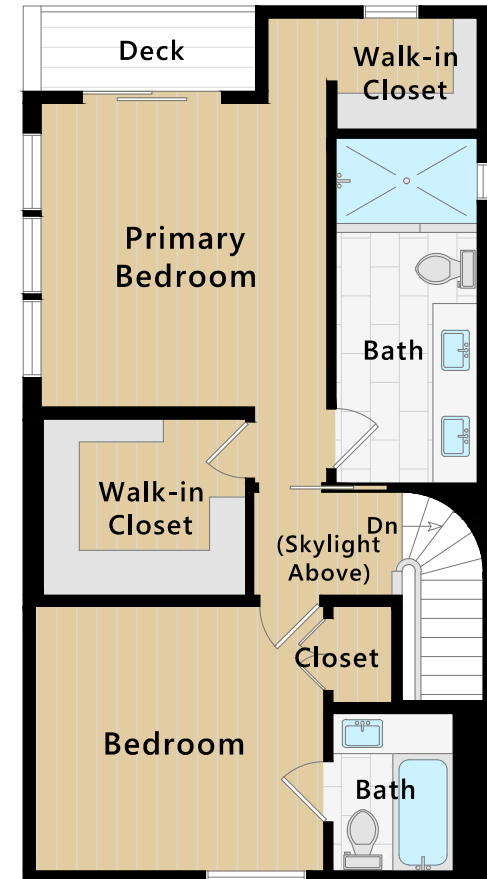

# 2828 Octavia Street

San Francisco, CA

Lower Level

Main Level

Upper Level