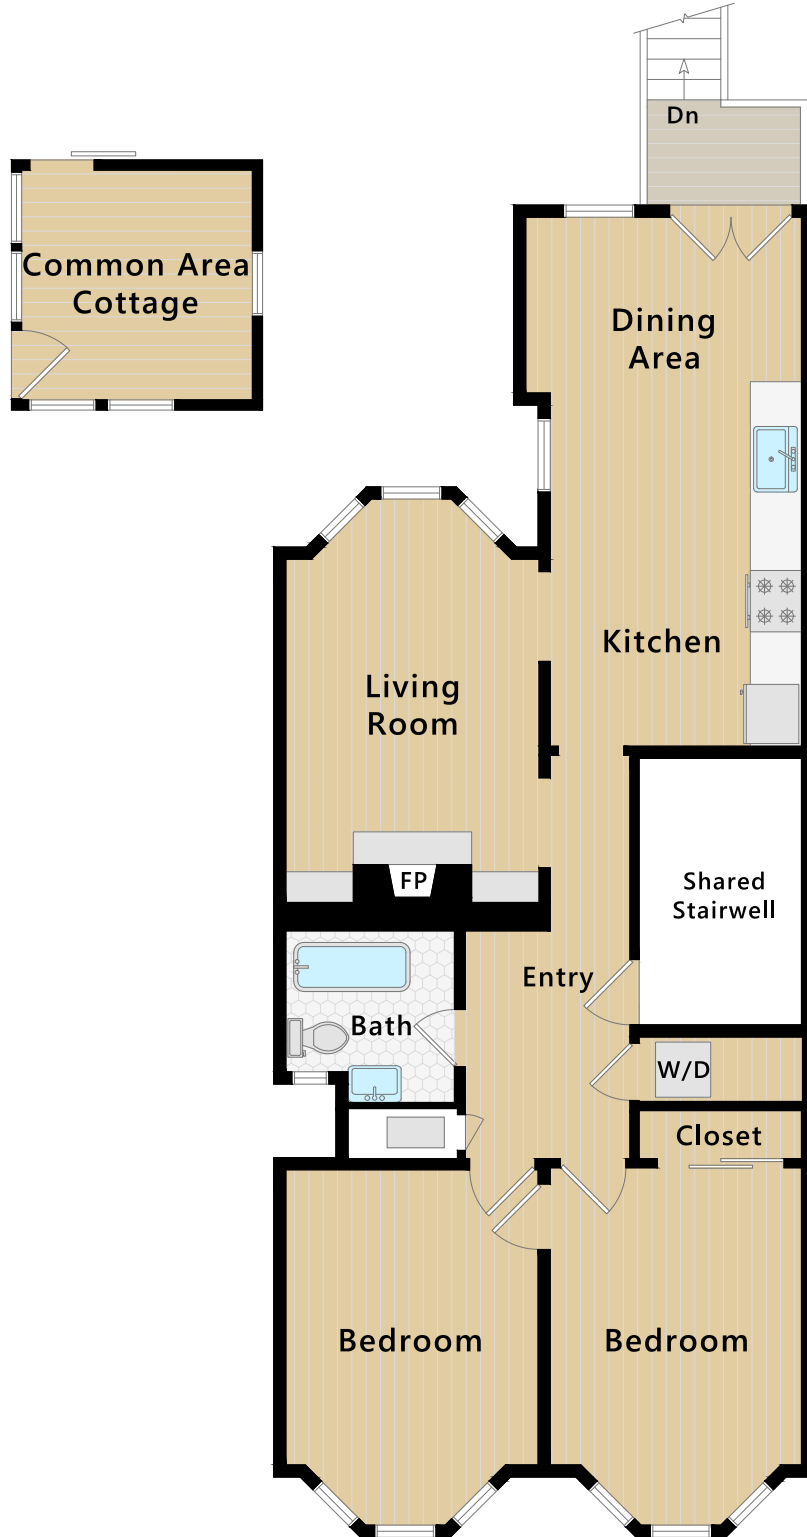

240 Hartford Street, Unit A

San Francisco, CA

Represented by Rebecca Schumacher | Sotheby's International Realty | 415.928.3800
rebecca.schumacher@sothebys.realty | schumacherproperties.com