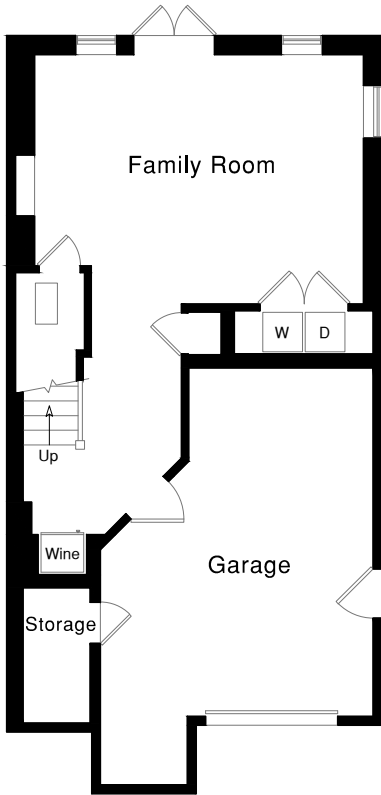

22 Rico Way

Lower Level

Main Level

Upper Level

Schumacher Properties

Wise Investing, Inspired Living

Rebecca Schumacher

Direct + Mobile: 415.928.3800
rebecca.schumacher@sothebyshomes.com
www.schumacherproperties.com
CalBRE #01756452