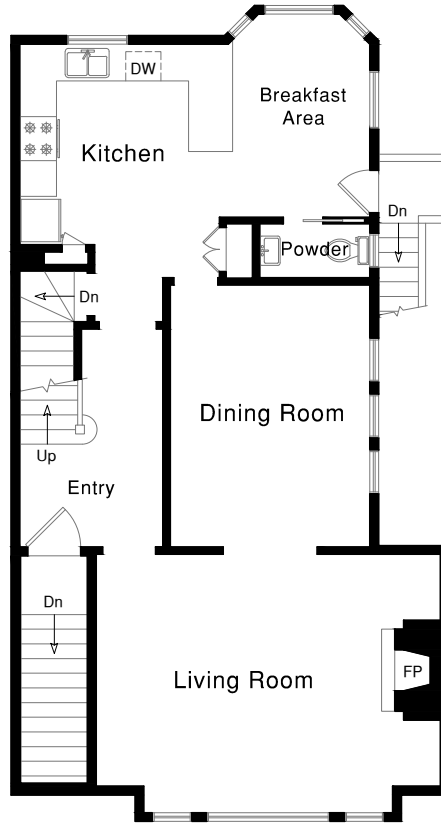

22 Rico Way

Lower Level

Main Level

Upper Level

Schumacher Properties

Wise Investing, Inspired Living

Rebecca Schumacher

Direct + Mobile: 415.928.3800
rebecca.schumacher@sothebyshomes.com
www.schumacherproperties.com
CalBRE #01756452