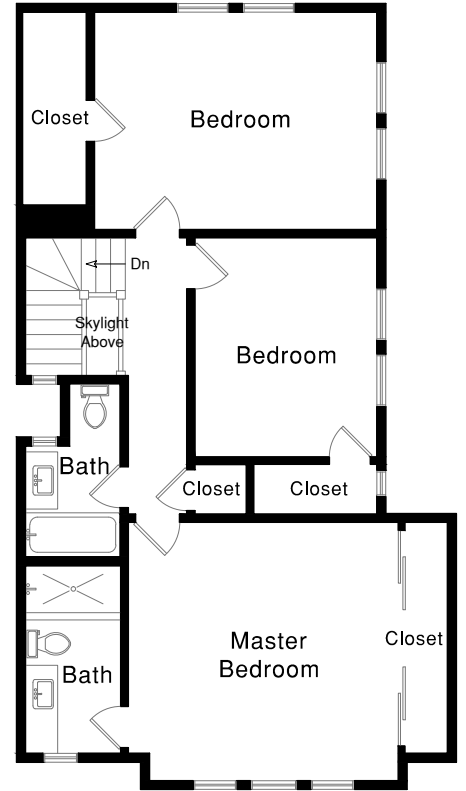

22 Rico Way

Lower Level

Main Level

Upper Level

Schumacher Properties

Wise Investing, Inspired Living

Rebecca Schumacher

Direct + Mobile: 415.928.3800
rebecca.schumacher@sothebyshomes.com
www.schumacherproperties.com
CalBRE #01756452