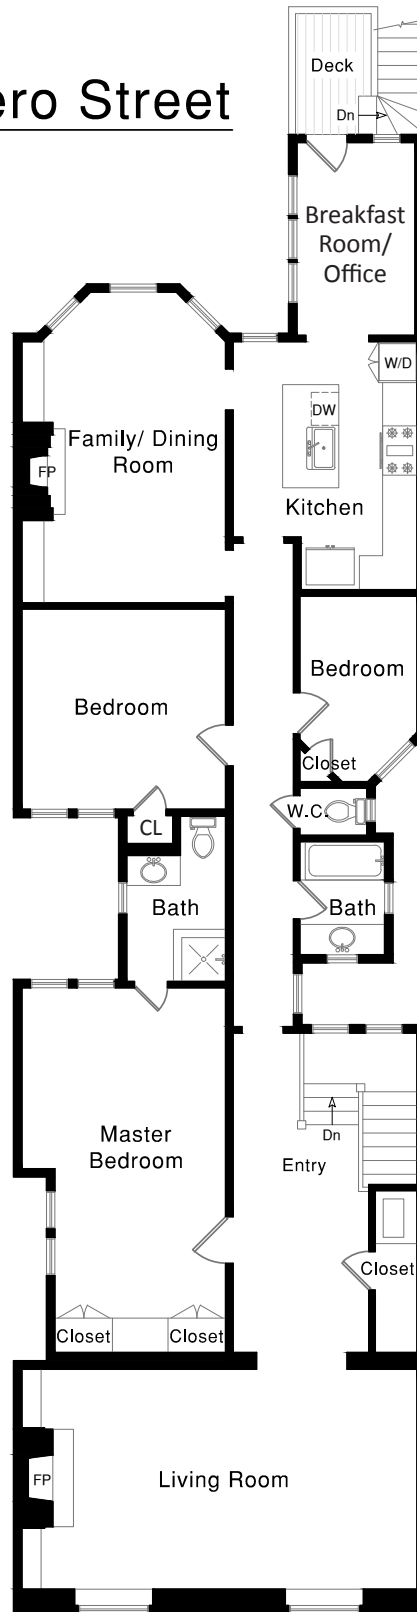

2327 Divisadero Street

Schumacher Properties
Wise Investing, Inspired Living

Rebecca Schumacher
Direct + Mobile: 415.928.3800
rebecca.schumacher@sothebyshomes.com
www.schumacherproperties.com
CalBRE #01756452