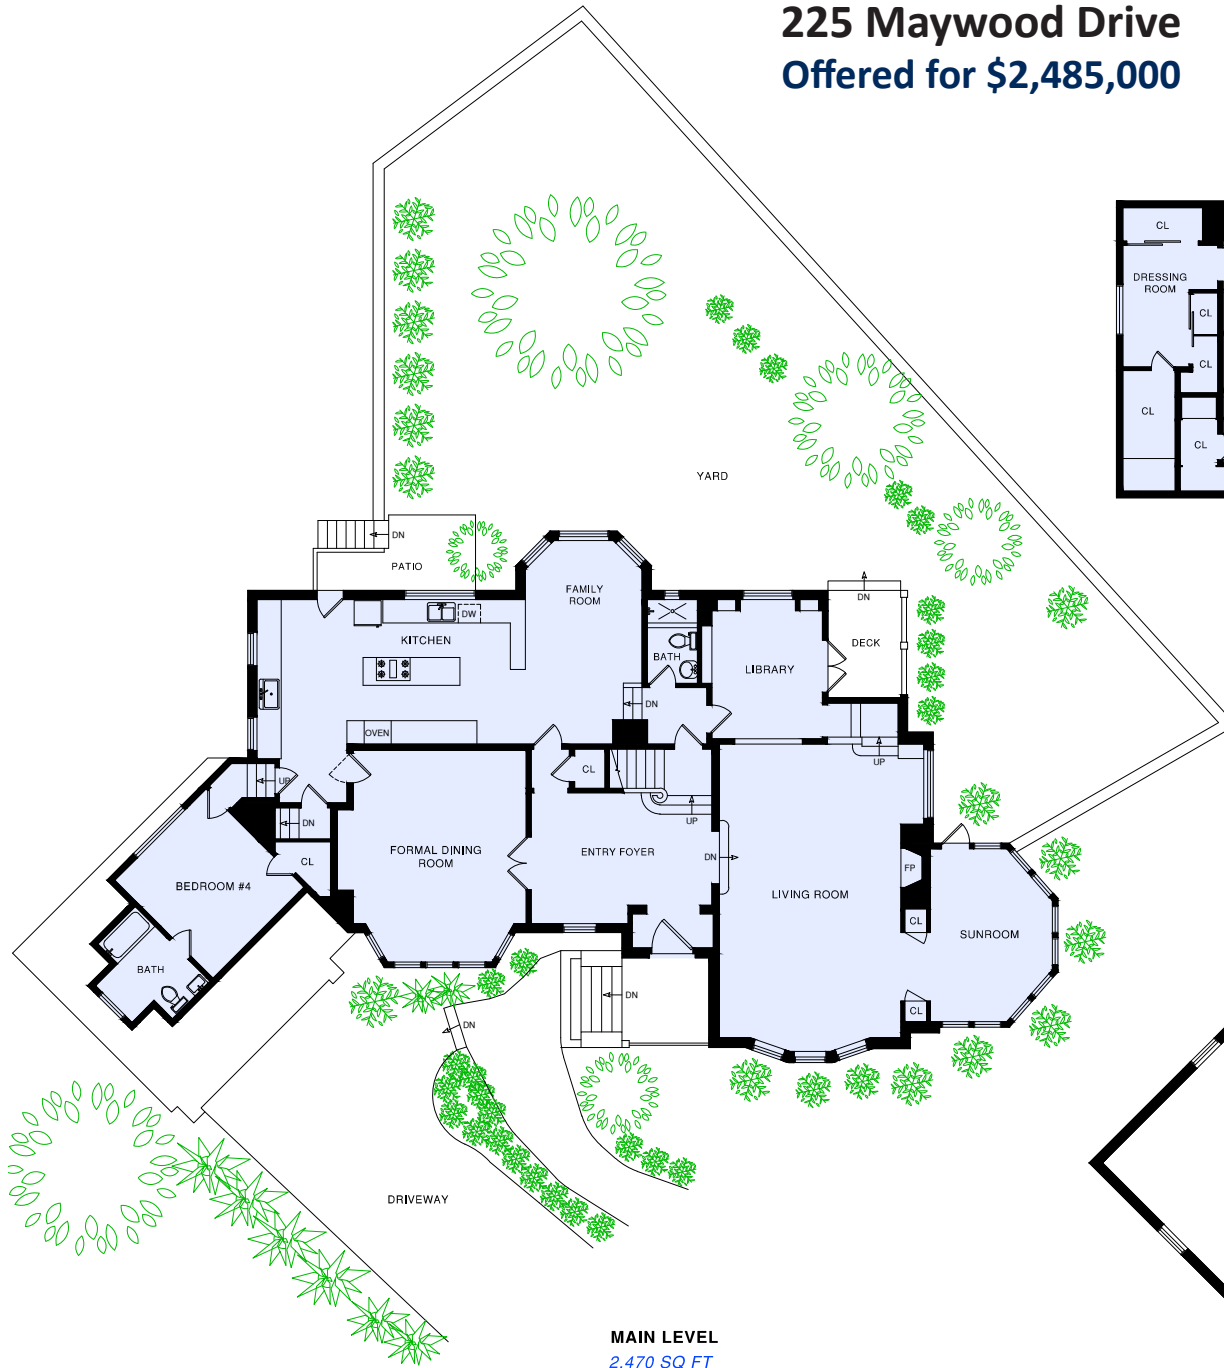

**225 Maywood Drive**  
**Offered for \$2,485,000**

*ESTIMATED SQUARE FOOTAGE*  
 Note: sq ft figures are estimates only and do not represent official appraiser's figures.