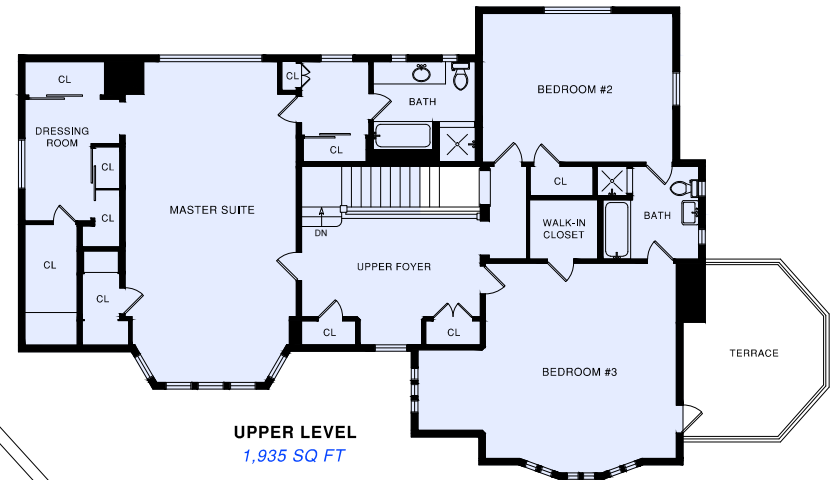

**225 Maywood Drive**  
**Offered for \$2,485,000**

*ESTIMATED SQUARE FOOTAGE*  
 Note: sq ft figures are estimates only and do not represent official appraiser's figures.