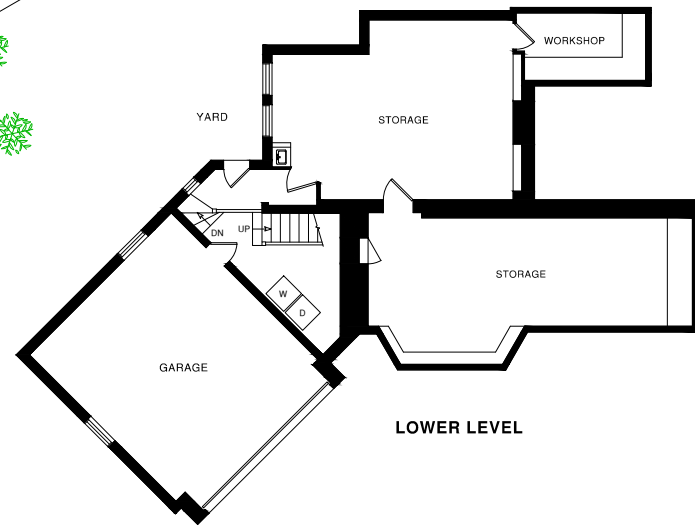

**225 Maywood Drive**  
**Offered for \$2,485,000**

*ESTIMATED SQUARE FOOTAGE*  
 Note: sq ft figures are estimates only and do not represent official appraiser's figures.