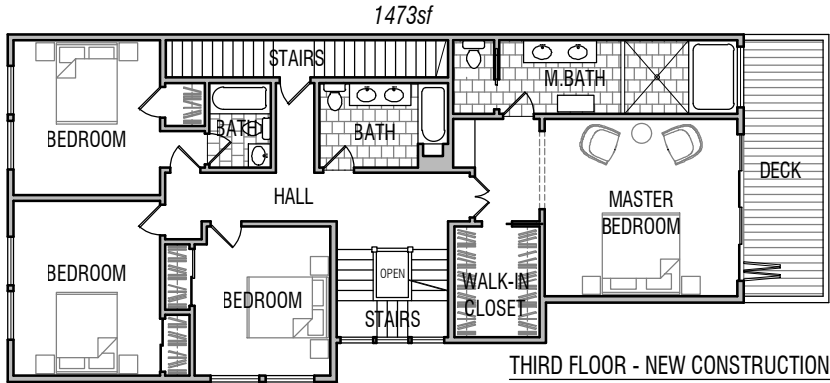

# 37 RICO WAY

NEW CONSTRUCTION

TOTAL: 4,141SF

ROOF PLAN - NEW CONSTRUCTION

THIRD FLOOR - NEW CONSTRUCTION

SECOND FLOOR - NEW CONSTRUCTION

EWALD TAJBAKSH  
ARCHITECTURE

1175 FOLSOM STREET  
SECOND FLOOR  
SAN FRANCISCO 94103  
Tel 415.255.0700  
Fax 415.255.0702

\* Plans, images, and square footages depicted are conceptual only. Building and planning codes complex and guarantees are not expressed or implied.

DANIEL EWALD  
415.713.0109

FIRST FLOOR - NEW CONSTRUCTION