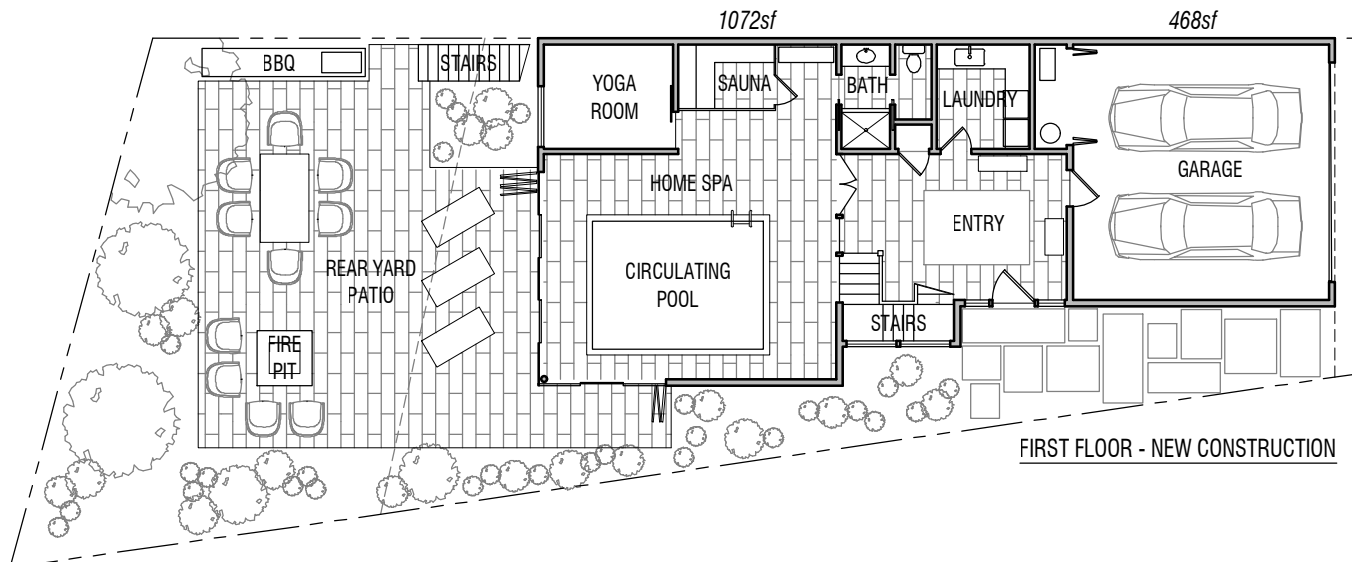

# 37 RICO WAY

NEW CONSTRUCTION

TOTAL: 4,141SF

ROOF PLAN - NEW CONSTRUCTION

THIRD FLOOR - NEW CONSTRUCTION

SECOND FLOOR - NEW CONSTRUCTION

EWALD TAJBAKSH  
ARCHITECTURE

1175 FOLSOM STREET  
SECOND FLOOR  
SAN FRANCISCO 94103  
Tel 415.255.0700  
Fax 415.255.0702

\* Plans, images, and square footages depicted are conceptual only. Building and planning codes complex and guarantees are not expressed or implied.

DANIEL EWALD  
415.713.0109

FIRST FLOOR - NEW CONSTRUCTION