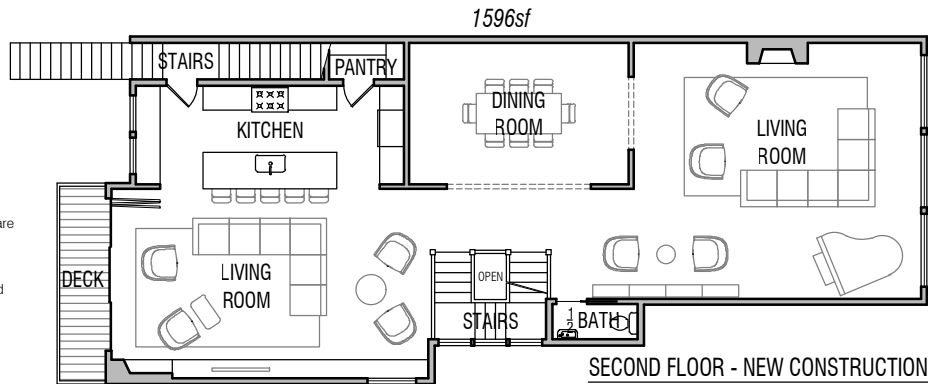

# 37 RICO WAY

NEW CONSTRUCTION

TOTAL: 4,141SF

ROOF PLAN - NEW CONSTRUCTION

THIRD FLOOR - NEW CONSTRUCTION

SECOND FLOOR - NEW CONSTRUCTION

EWALD TAJBAKSH  
ARCHITECTURE

1175 FOLSOM STREET  
SECOND FLOOR  
SAN FRANCISCO 94103  
Tel 415.255.0700  
Fax 415.255.0702

\* Plans, images, and square footages depicted are conceptual only. Building and planning codes complex and guarantees are not expressed or implied.

DANIEL EWALD  
415.713.0109

FIRST FLOOR - NEW CONSTRUCTION