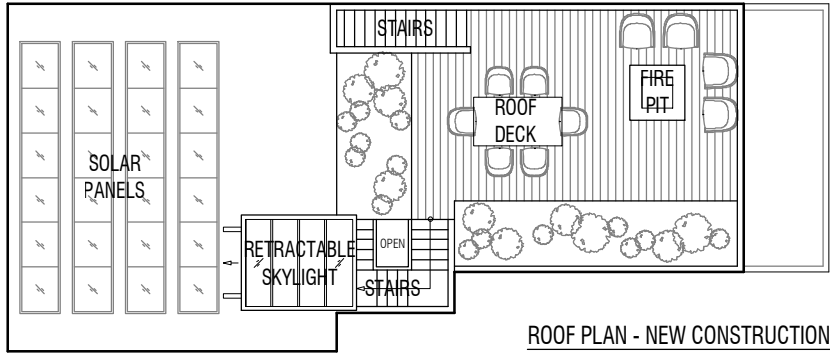

# 37 RICO WAY

NEW CONSTRUCTION

TOTAL: 4,141SF

ROOF PLAN - NEW CONSTRUCTION

THIRD FLOOR - NEW CONSTRUCTION

SECOND FLOOR - NEW CONSTRUCTION

EWALD TAJBAKSH  
ARCHITECTURE

1175 FOLSOM STREET  
SECOND FLOOR  
SAN FRANCISCO 94103  
Tel 415.255.0700  
Fax 415.255.0702

\* Plans, images, and square footages depicted are conceptual only. Building and planning codes complex and guarantees are not expressed or implied.

DANIEL EWALD  
415.713.0109

FIRST FLOOR - NEW CONSTRUCTION