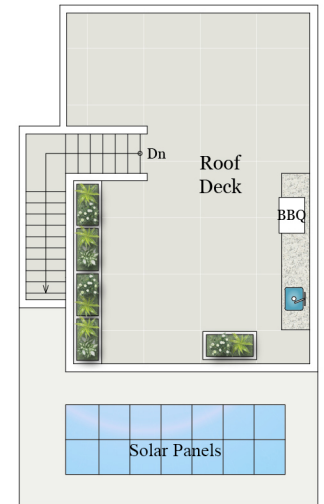

1372 FRANCISCO STREET

SAN FRANCISCO, CA 94123

GROUND LEVEL

MAIN LEVEL

THIRD LEVEL

FOURTH LEVEL

ROOF LEVEL

Sotheby's
INTERNATIONAL REALTY