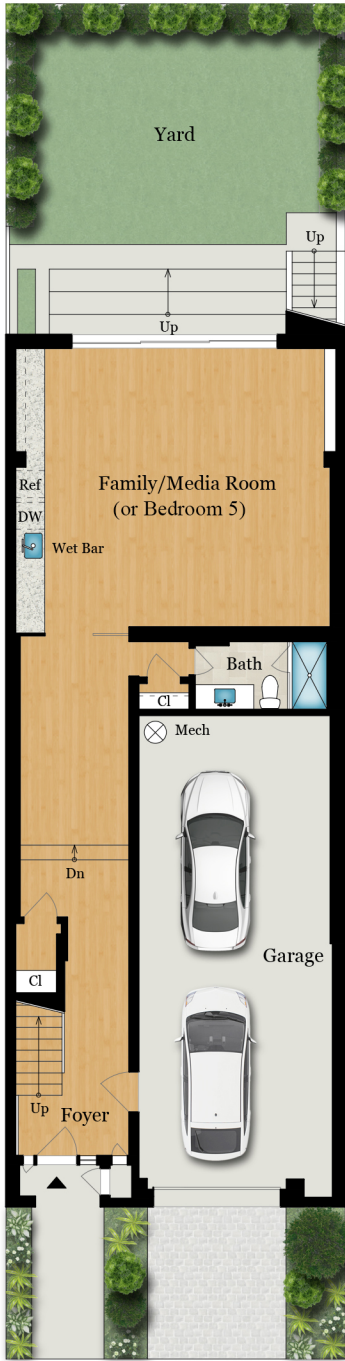

1372 FRANCISCO STREET

SAN FRANCISCO, CA 94123

GROUND LEVEL

MAIN LEVEL

THIRD LEVEL

FOURTH LEVEL

ROOF LEVEL

Sotheby's
INTERNATIONAL REALTY

Presented by Rebecca Schumacher, Sotheby's International Realty
Tel: 415.928.3800

Email: rebecca.schumacher@sothebys homes.com

Rendering by Floor Plan Visuals.
All measurements are approximate. While deemed reliable, no information on these floor plans should be relied upon without independent verification.