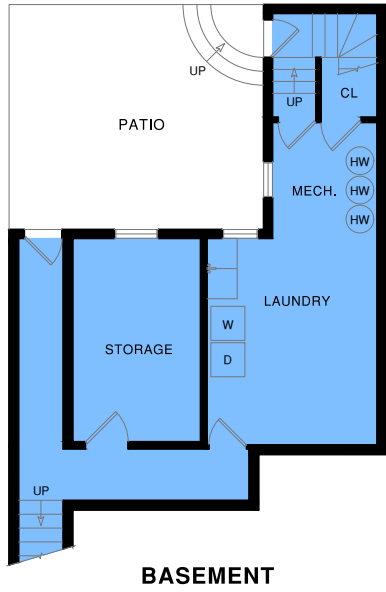

# 220-222 FRANCISCO STREET

SAN FRANCISCO, CA 94133

**BASEMENT**

**GROUND LEVEL**

**220  
2ND LEVEL**

**222  
3RD LEVEL**

COMMON AREA