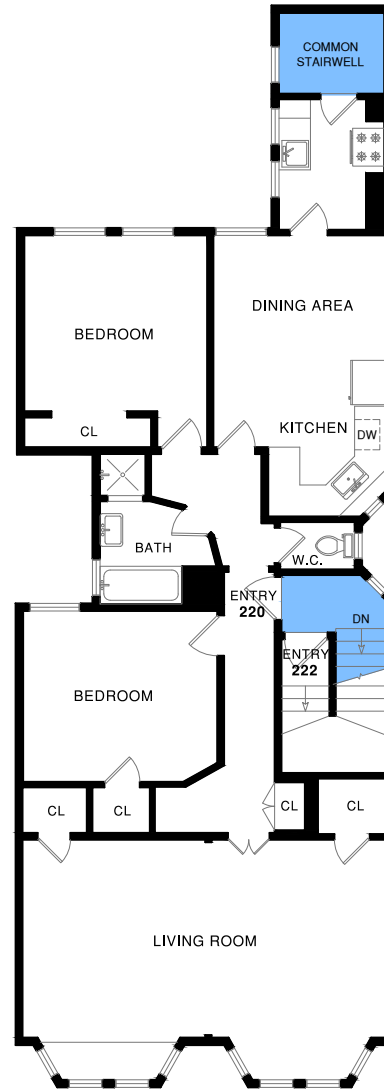

# 220-222 FRANCISCO STREET

SAN FRANCISCO, CA 94133

**BASEMENT**

**GROUND LEVEL**

**220  
2ND LEVEL**

**222  
3RD LEVEL**

COMMON AREA