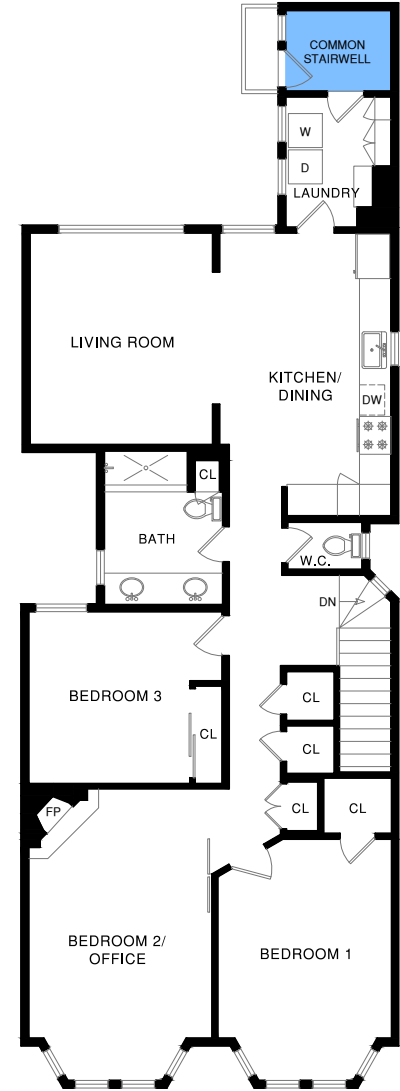

# 220-222 FRANCISCO STREET

SAN FRANCISCO, CA 94133

**BASEMENT**

**GROUND LEVEL**

**220  
2ND LEVEL**

**222  
3RD LEVEL**

COMMON AREA