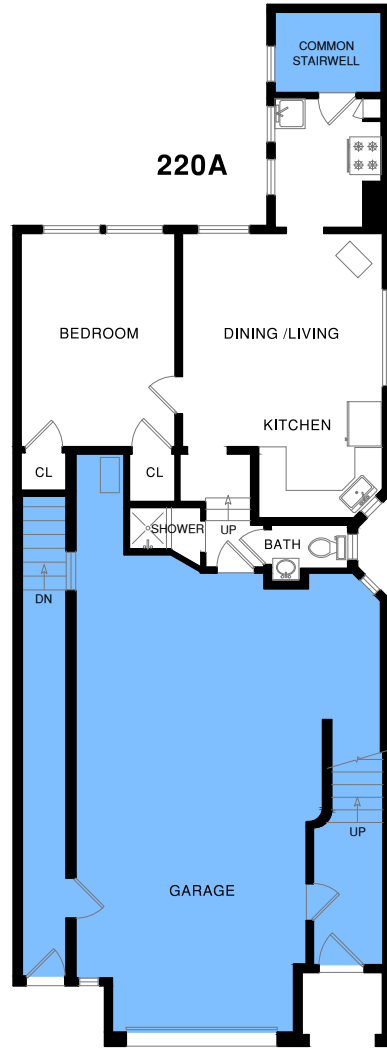

# 220-222 FRANCISCO STREET

SAN FRANCISCO, CA 94133

**BASEMENT**

**GROUND LEVEL**

**220  
2ND LEVEL**

**222  
3RD LEVEL**

COMMON AREA