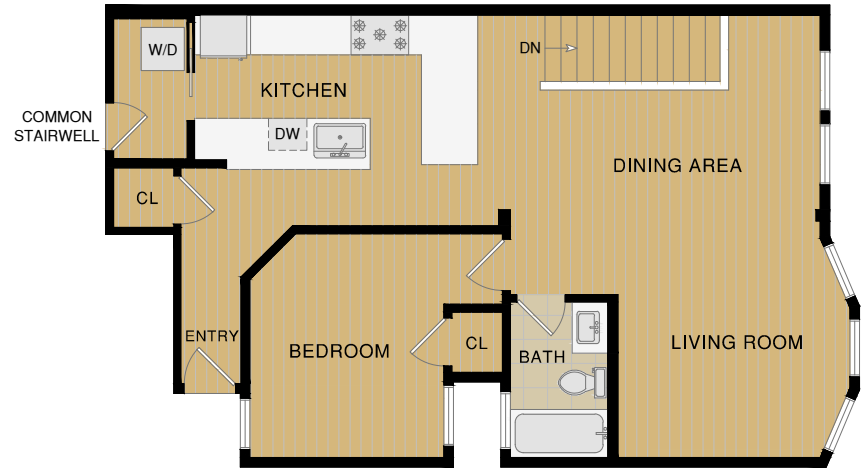

2119 LARKIN STREET

SAN FRANCISCO, CA

LOWER LEVEL

MAIN LEVEL