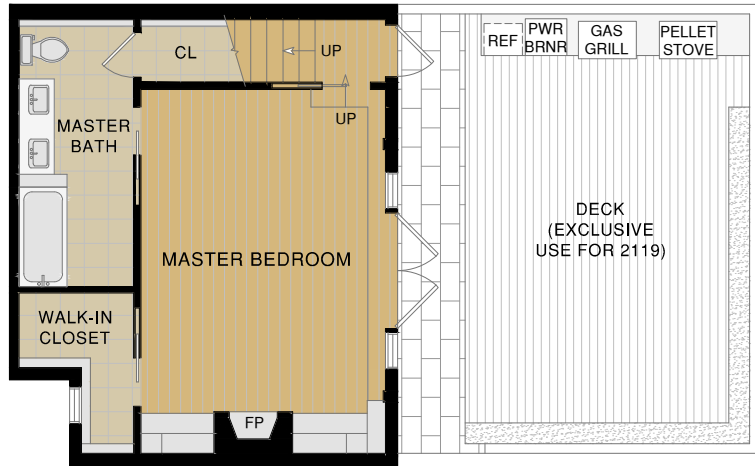

2119 LARKIN STREET

SAN FRANCISCO, CA

LOWER LEVEL

MAIN LEVEL