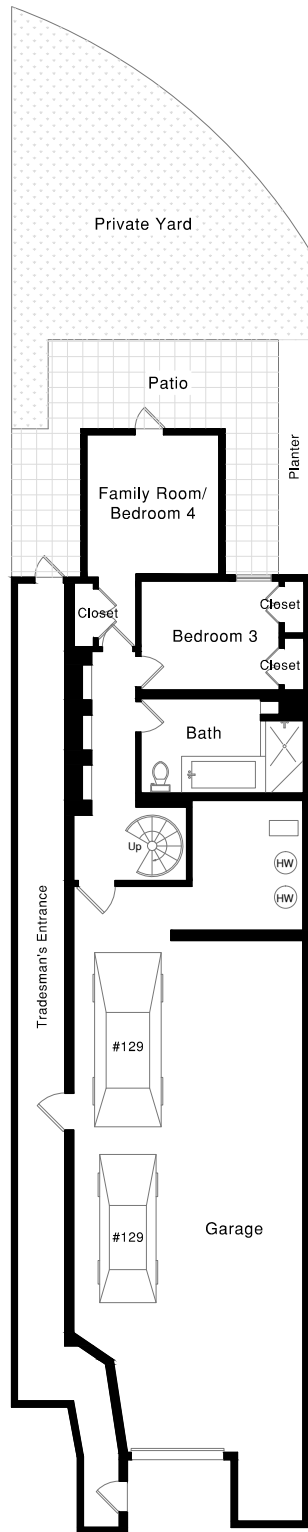

129 Retiro Way

Schumacher Properties
Wise Investing, Inspired Living

Rebecca Schumacher
Direct + Mobile: 415.928.3800
rebecca.schumacher@sothebyshomes.com
www.schumacherproperties.com
CalBRE #01756452

Sotheby's
INTERNATIONAL REALTY