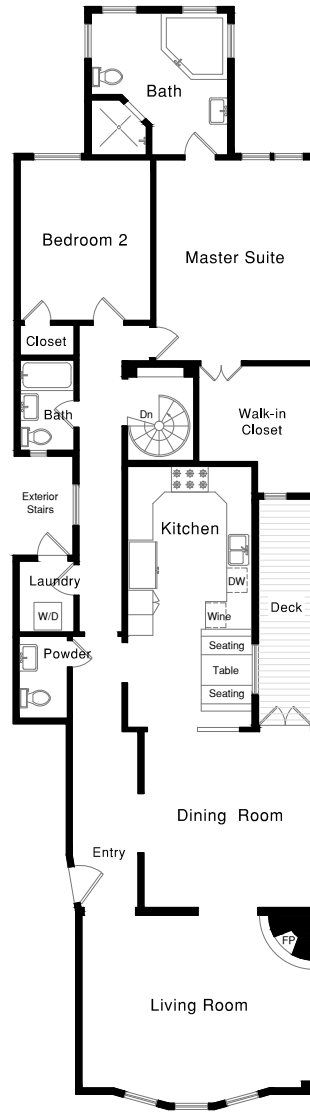

129 Retiro Way

Schumacher Properties
Wise Investing, Inspired Living

Rebecca Schumacher
Direct + Mobile: 415.928.3800
rebecca.schumacher@sothebyshomes.com
www.schumacherproperties.com
CalBRE #01756452

Sotheby's
INTERNATIONAL REALTY