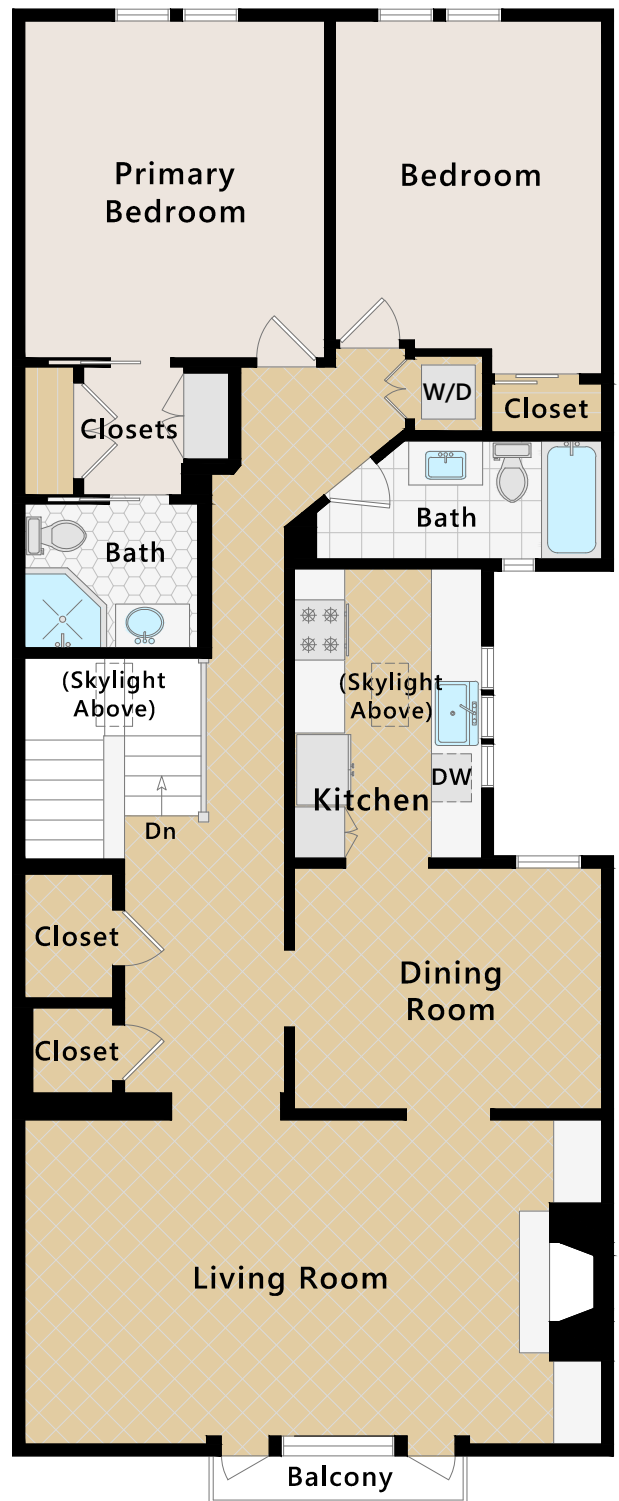

3726 Webster Street

San Francisco, CA

Ground Level

Main Level