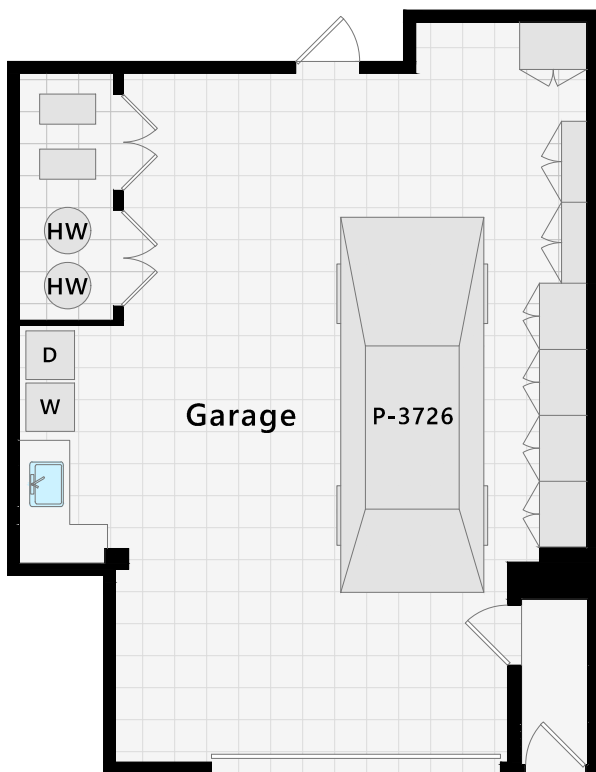

3726 Webster Street

San Francisco, CA

Ground Level

Main Level