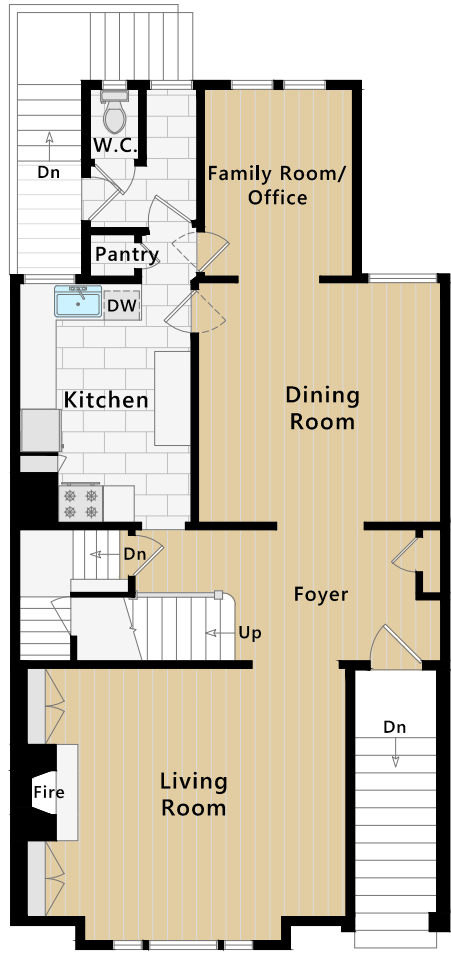

138 Cervantes Boulevard

San Francisco, CA

Lower Level

Main Level

Upper Level

Represented by Rebecca Schumacher, Sotheby's International Realty, 415.928.3800, rebecca.schumacher@sir.com, schumacherbeggs.com