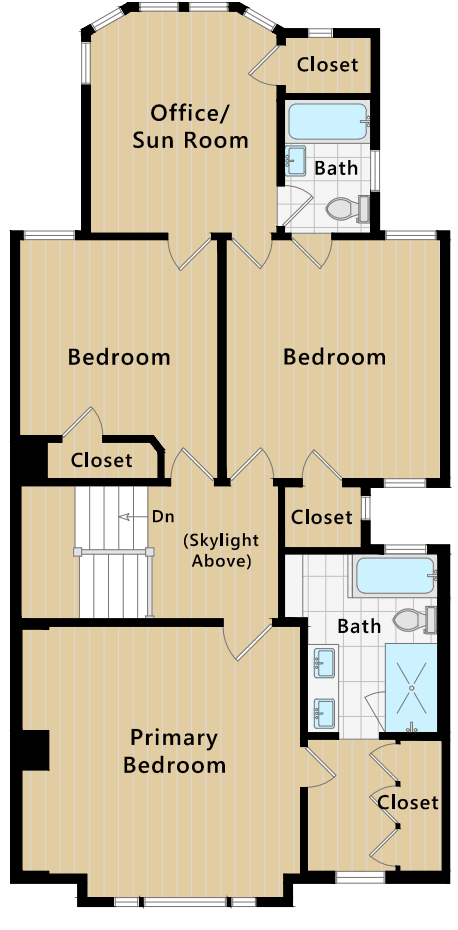

138 Cervantes Boulevard

San Francisco, CA

Lower Level

Main Level

Upper Level

Represented by Rebecca Schumacher, Sotheby's International Realty, 415.928.3800, rebecca.schumacher@sir.com, schumacherbeggs.com