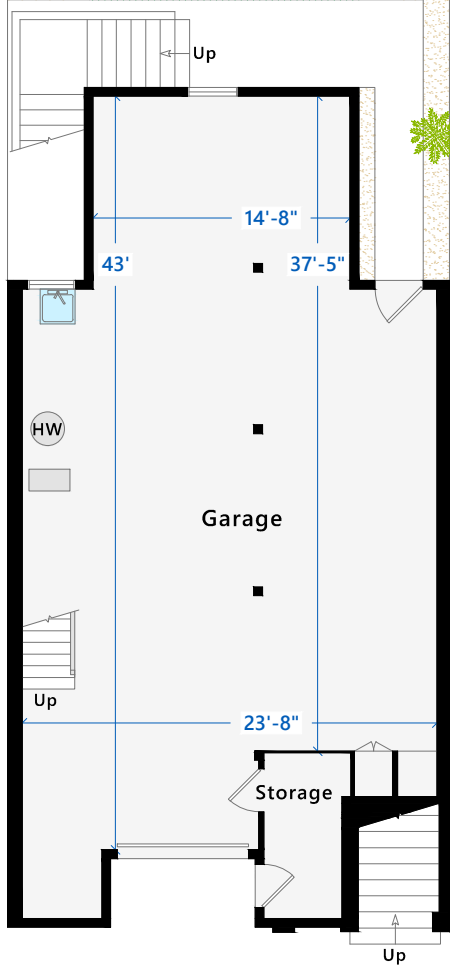

138 Cervantes Boulevard

San Francisco, CA

Lower Level

Main Level

Upper Level

Represented by Rebecca Schumacher, Sotheby's International Realty, 415.928.3800, rebecca.schumacher@sir.com, schumacherbeggs.com