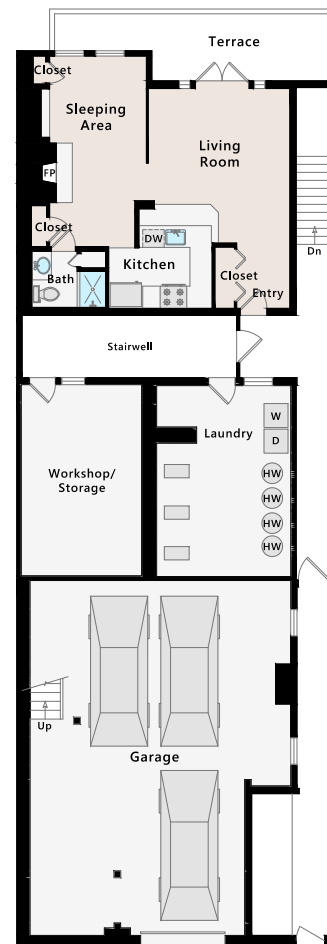

2056-2058 Vallejo Street

San Francisco, CA

Patio & Garden

2058
Upper Level

2056 #2 (Front Apt.)
2056 #3 (Rear Apt.)

Garage/Studio
2056 #4

Lower Level