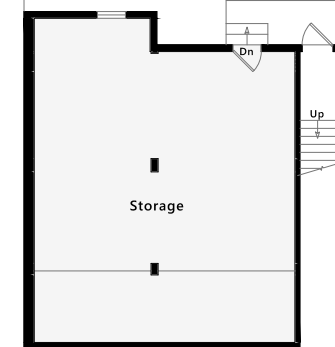

2056-2058 Vallejo Street

San Francisco, CA

Patio & Garden

2058
Upper Level

2056 #2 (Front Apt.)
2056 #3 (Rear Apt.)

Garage/Studio
2056 #4

Lower Level