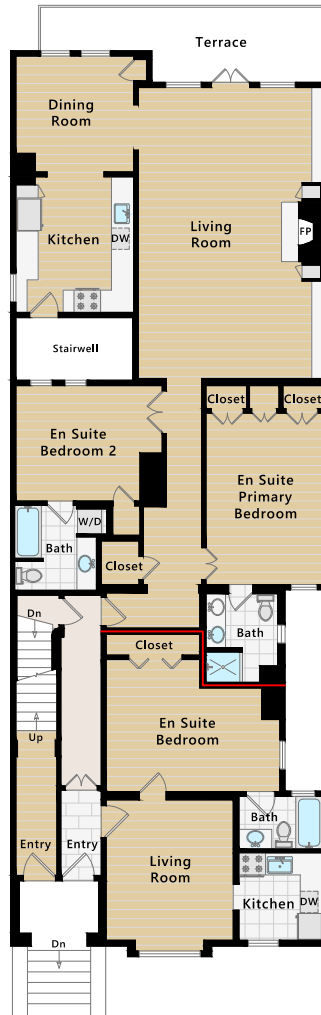

2056-2058 Vallejo Street

San Francisco, CA

Patio & Garden

2058
Upper Level

2056 #2 (Front Apt.)
2056 #3 (Rear Apt.)

Garage/Studio
2056 #4

Lower Level