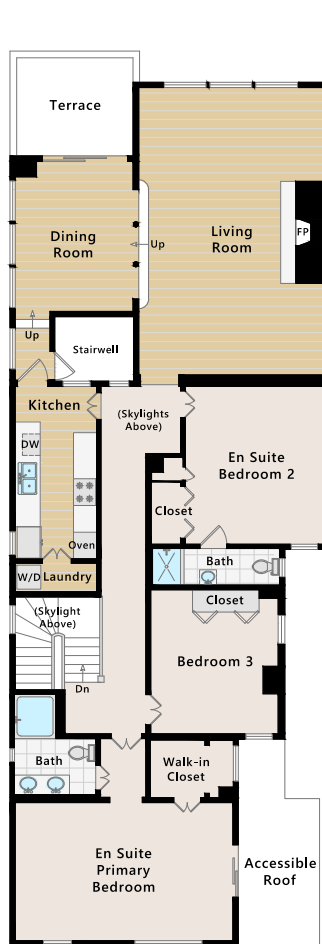

2056-2058 Vallejo Street

San Francisco, CA

Patio & Garden

2058
Upper Level

2056 #2 (Front Apt.)
2056 #3 (Rear Apt.)

Garage/Studio
2056 #4

Lower Level