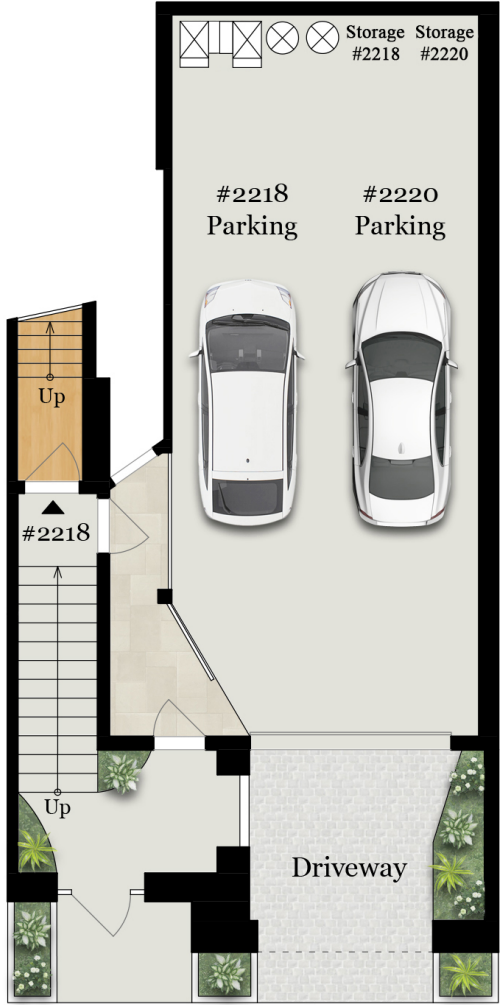

2218 WASHINGTON STREET

SAN FRANCISCO, CA 94115

GROUND LEVEL

UPPER LEVEL