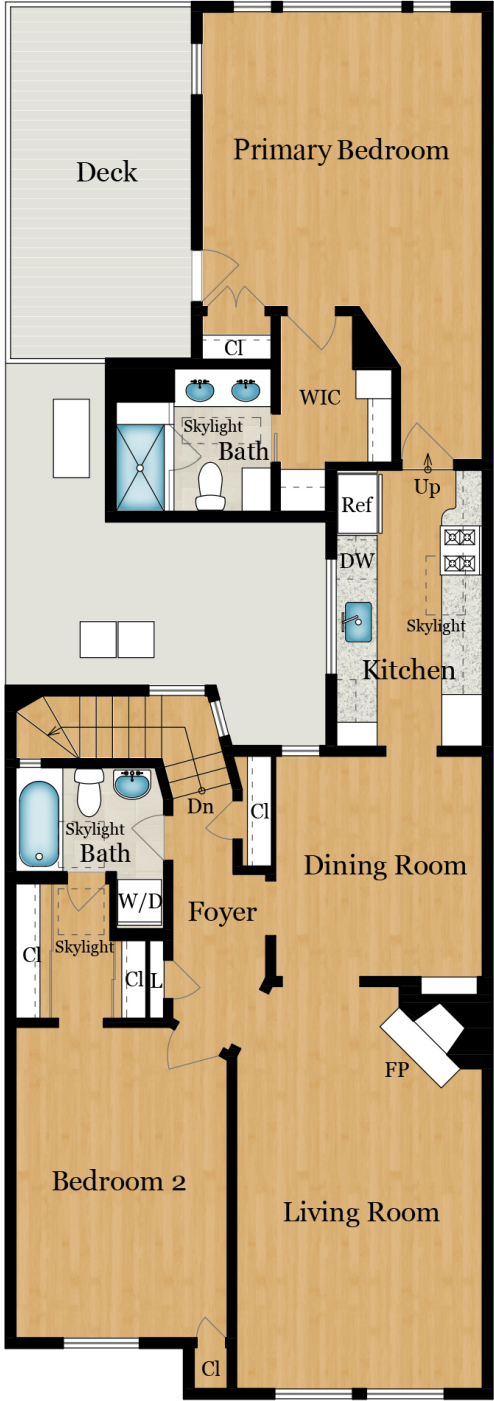

2218 WASHINGTON STREET

SAN FRANCISCO, CA 94115

GROUND LEVEL

UPPER LEVEL