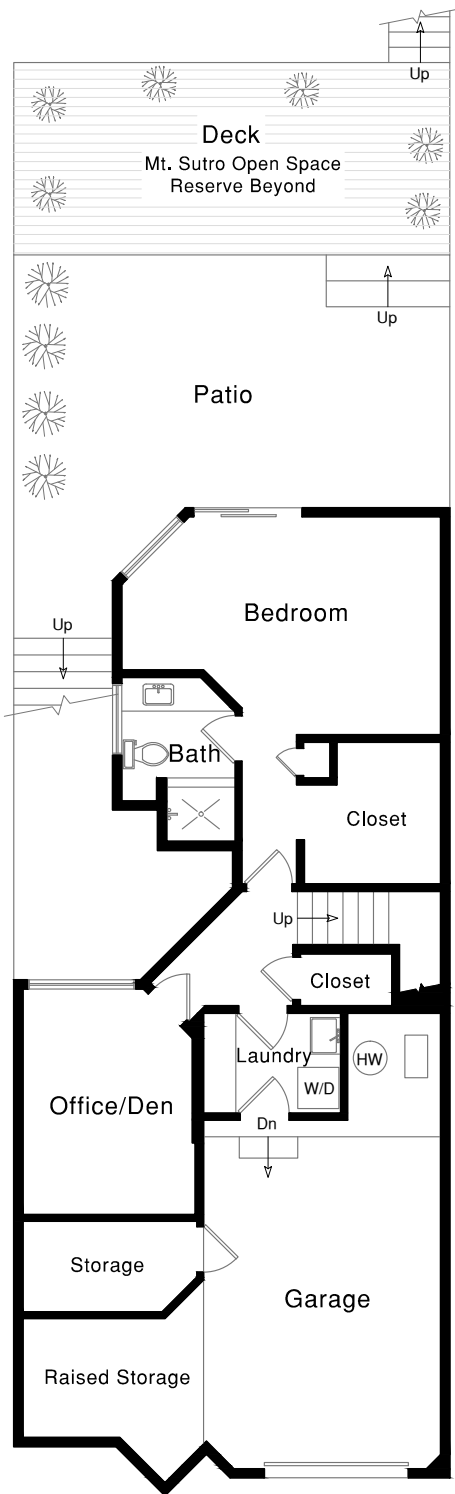

1291 Stanyan Street

Lower Level

Main Level

Schumacher Properties

Rebecca Schumacher
Direct + Mobile: 415.928.3800
rebecca.schumacher@sothebyshomes.com
www.schumacherproperties.com
BRE #01756452

Sotheby's
INTERNATIONAL REALTY