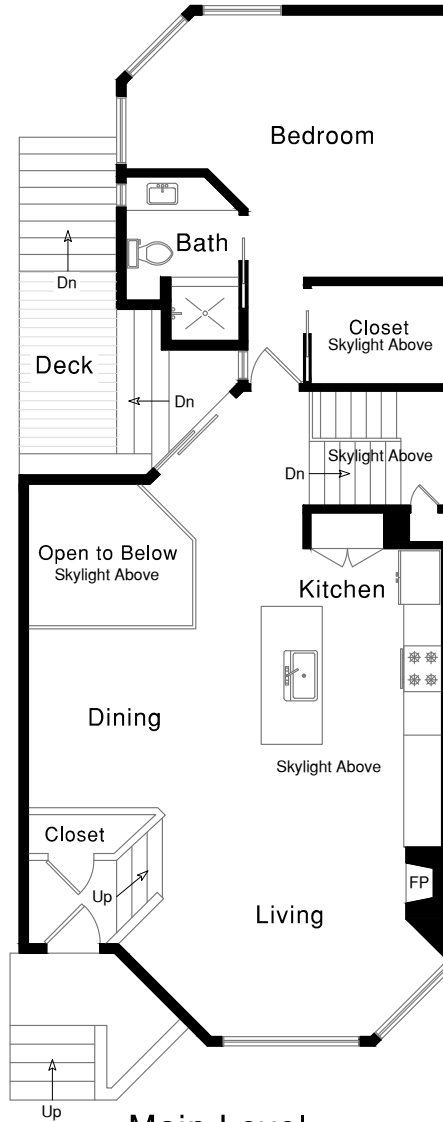

1291 Stanyan Street

Lower Level

Main Level

Schumacher Properties

Rebecca Schumacher
Direct + Mobile: 415.928.3800
rebecca.schumacher@sothebyshomes.com
www.schumacherproperties.com
BRE #01756452

Sotheby's
INTERNATIONAL REALTY