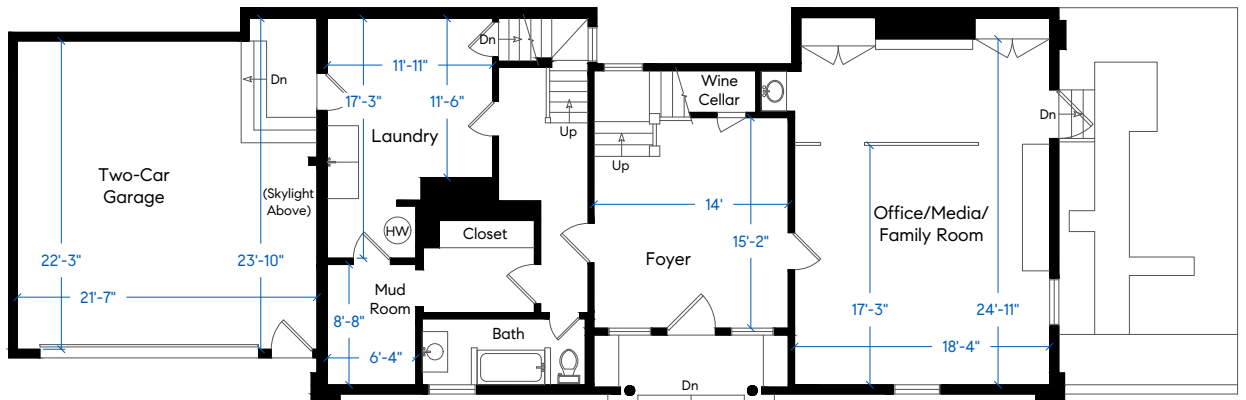

3447 Clay Street

San Francisco, CA

Note: Dimensions are estimates only and have been derived simply for the marketing-style floor plans developed by Open House Drafting.

Fourth Level

Lower Level

Third Level

Second Level

First Level