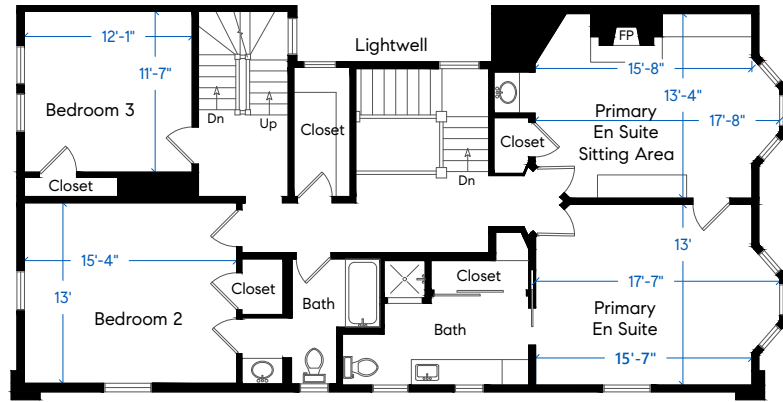

3447 Clay Street

San Francisco, CA

Note: Dimensions are estimates only and have been derived simply for the marketing-style floor plans developed by Open House Drafting.

Fourth Level

Lower Level

Third Level

Second Level

First Level