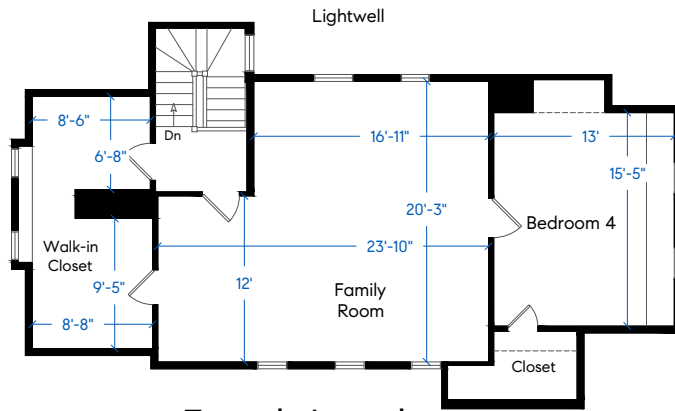

3447 Clay Street

San Francisco, CA

Note: Dimensions are estimates only and have been derived simply for the marketing-style floor plans developed by Open House Drafting.

Fourth Level

Lower Level

Third Level

Second Level

First Level