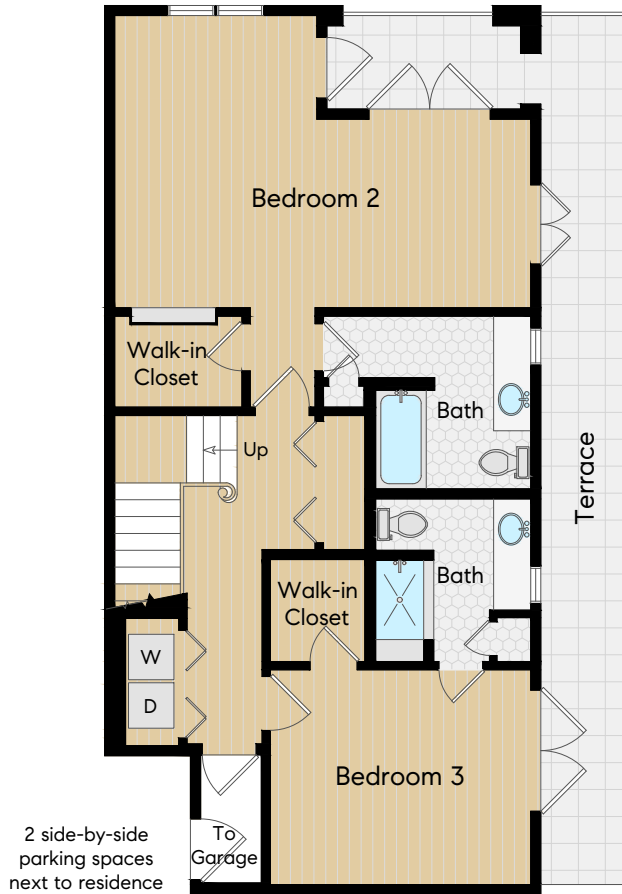

# 186 Francisco Street #4

San Francisco, CA

2 side-by-side parking spaces next to residence

Lower Level

Main Level

Upper Level