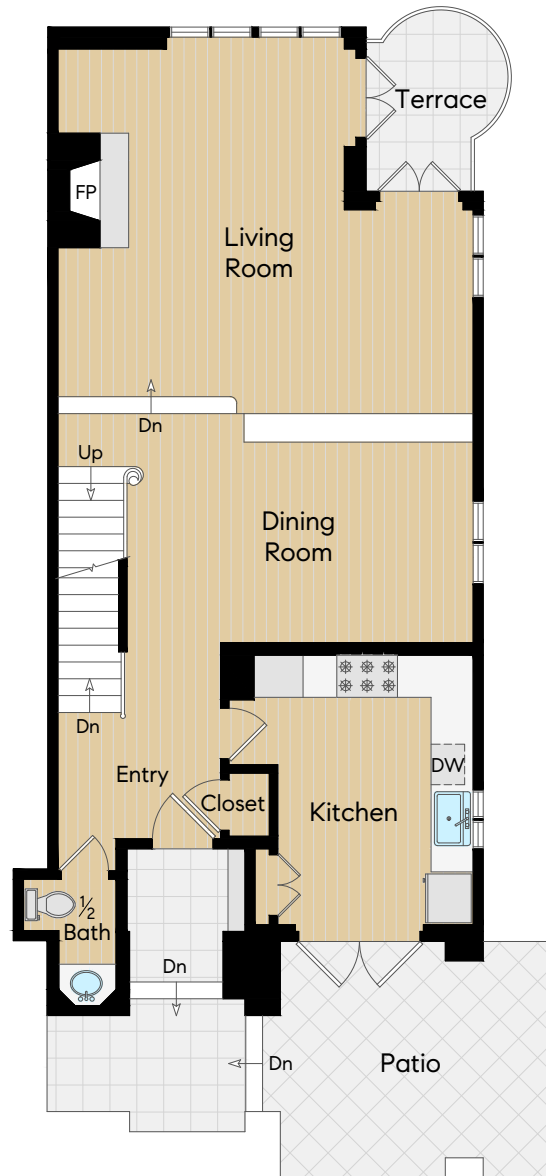

# 186 Francisco Street #4

San Francisco, CA

2 side-by-side parking spaces next to residence

Lower Level

Main Level

Upper Level