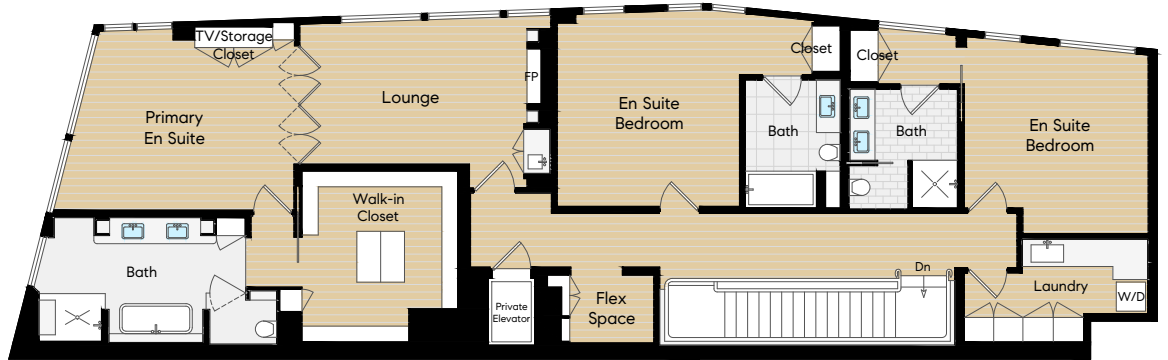

2121 Webster Street, #GPH1

San Francisco, CA

Upper Level

Main Level