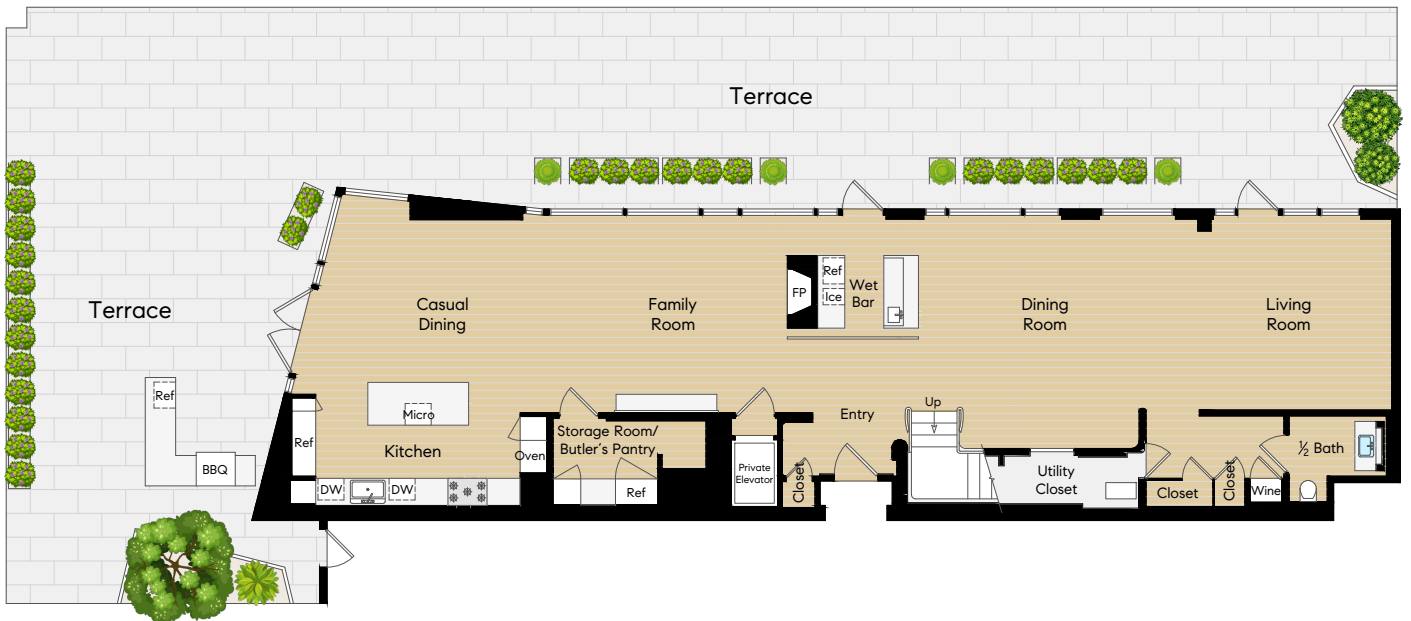

2121 Webster Street, #GPH1

San Francisco, CA

Upper Level

Main Level