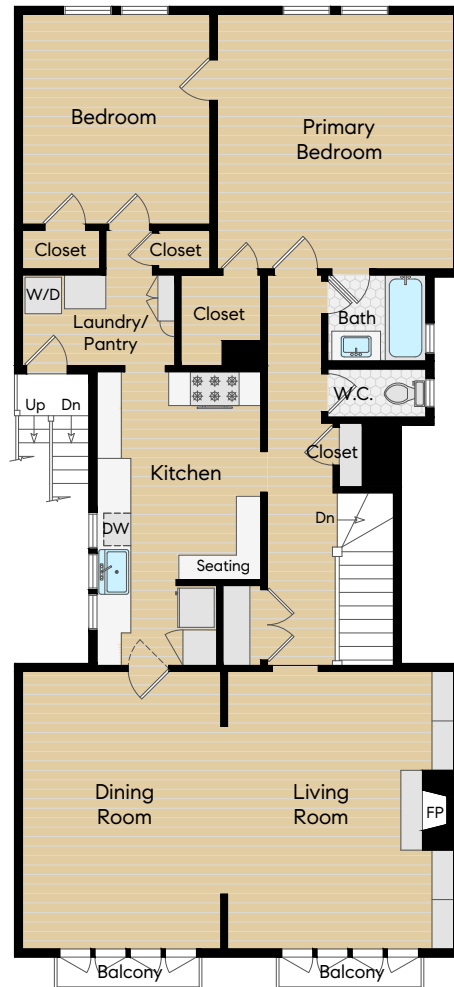

2832 Lyon Street

San Francisco, CA

Lower Level

Main Level