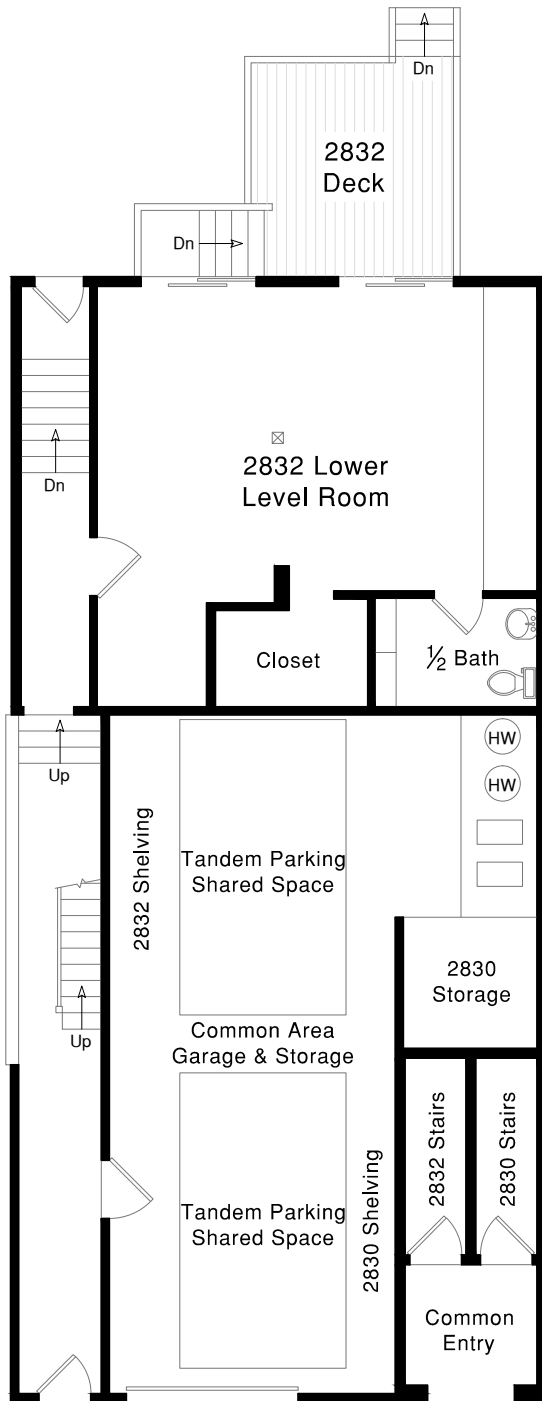

2832 Lyon Street

Lower Level

Main Level

Schumacher Properties

Wise Investing, Inspired Living

Rebecca Schumacher

Direct + Mobile: 415.928.3800

rebecca.schumacher@sothebyshomes.com