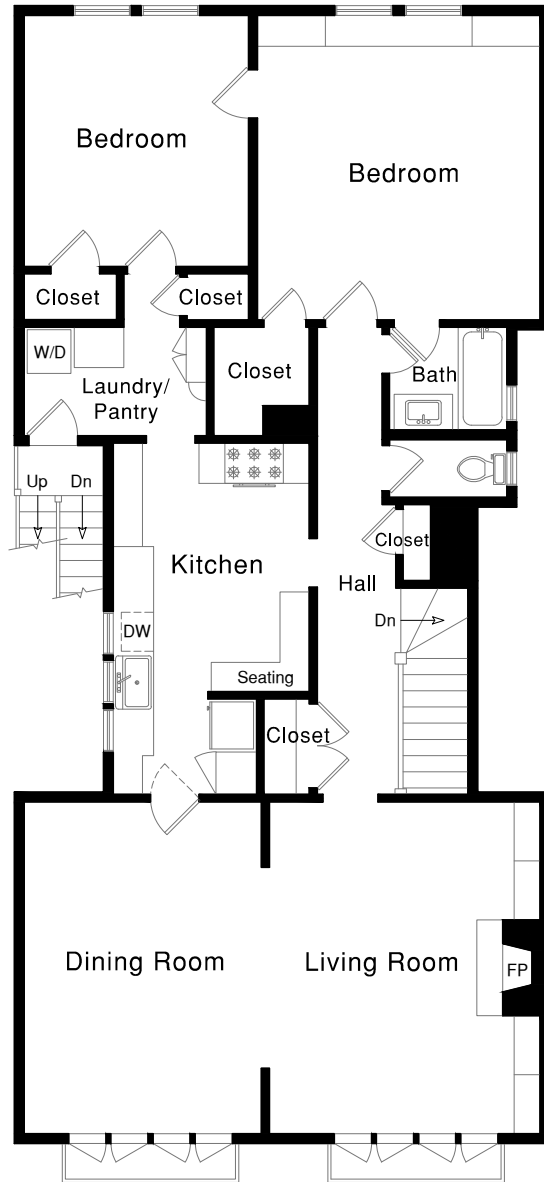

2832 Lyon Street

Lower Level

Main Level

Schumacher Properties

Wise Investing, Inspired Living

Rebecca Schumacher

Direct + Mobile: 415.928.3800

rebecca.schumacher@sothebyshomes.com